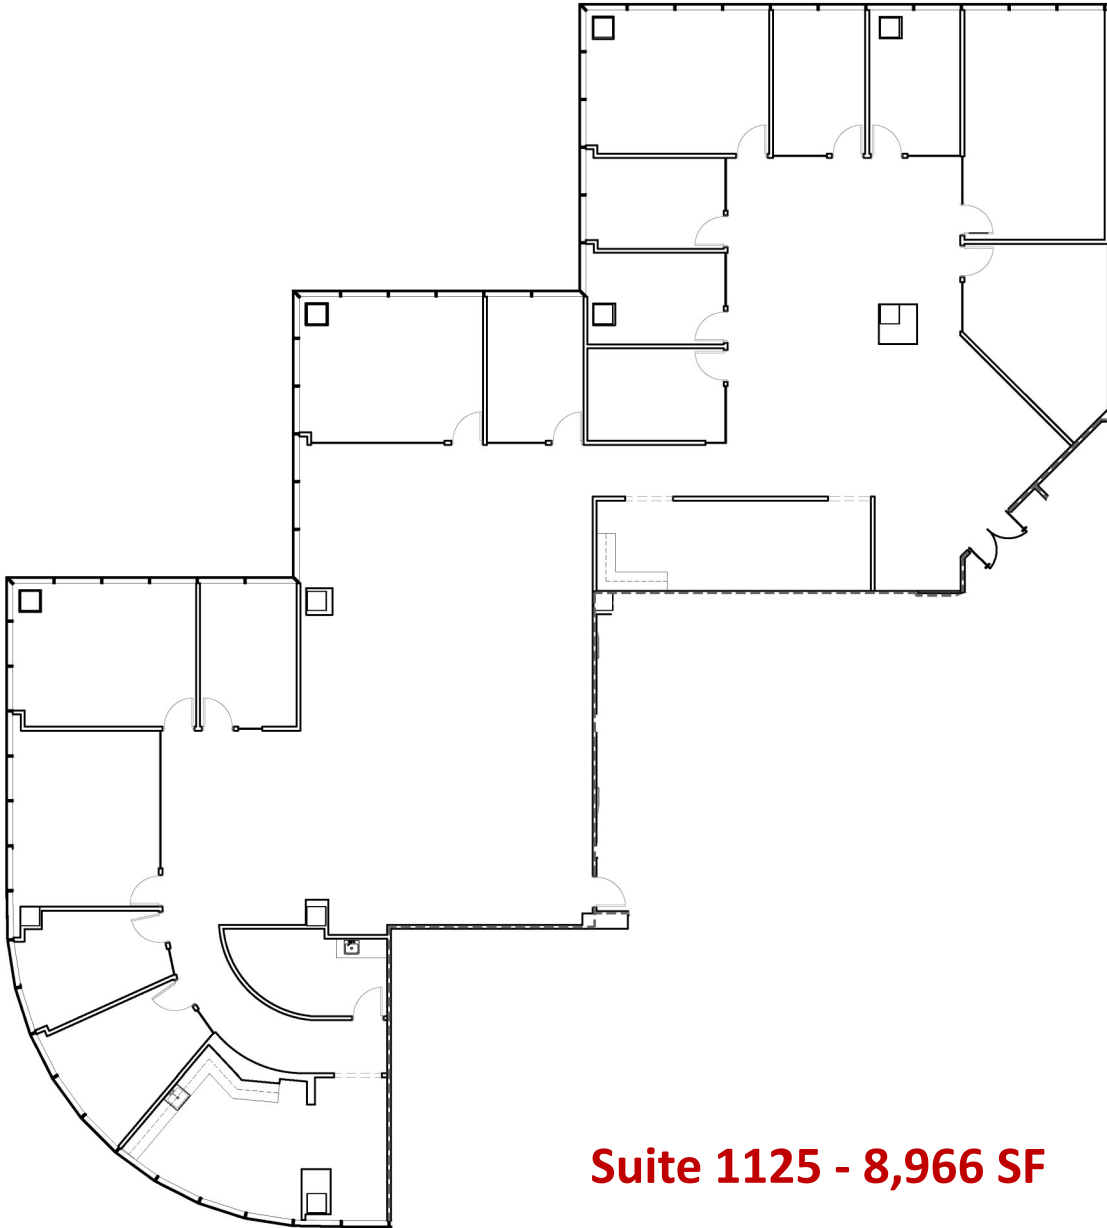

Broward Financial Centre

500 East Broward Boulevard, Fort Lauderdale, FL 33301

Suite 1125 - 8,966 SF

FOR LEASING INFORMATION:

Timothy J. Talbot | ttalbot@comreal.com

Sandra Andersen | sandersen@comreal.com