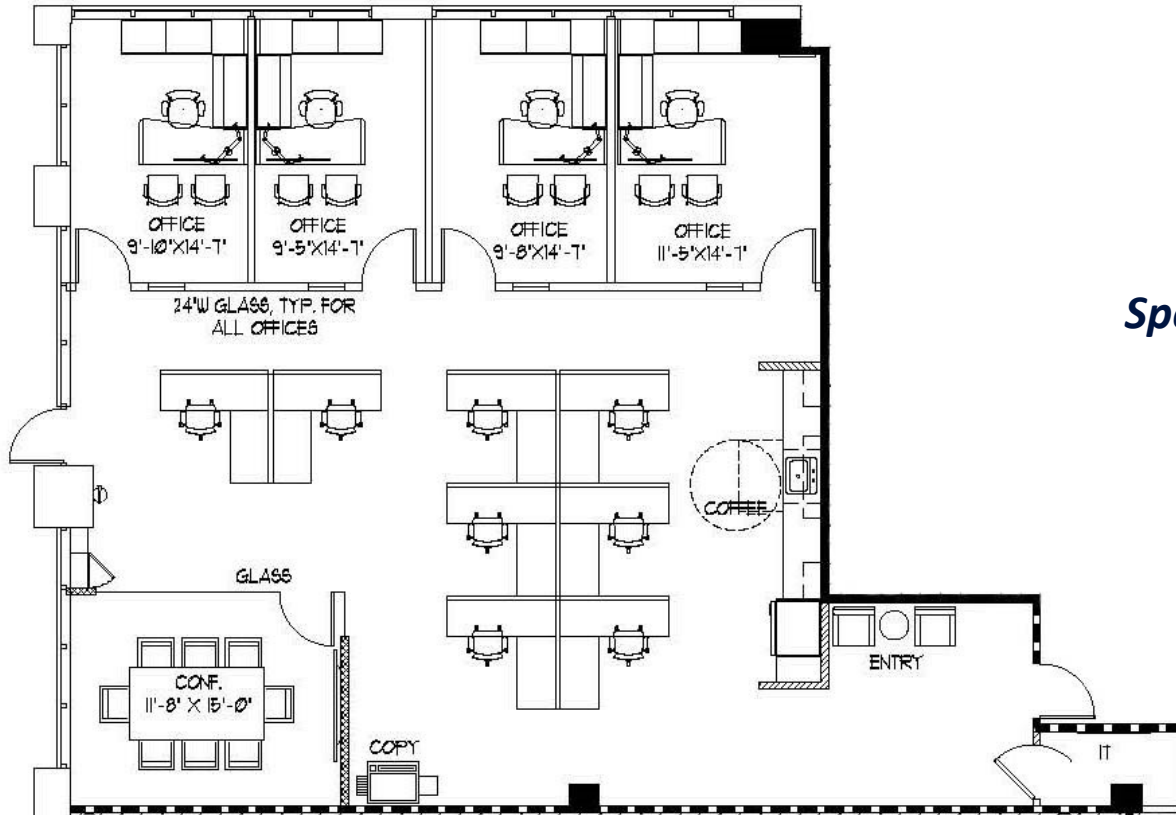

Commercial Place II

SUITE 135 - 2,455 R.S.F

Spec Plan

FLOOR LEGEND

COMMERCIAL PLACE I
3250 W. COMMERCIAL BLVD., FORT LAUDERDALE, FL 33309

For leasing information, please contact:

Sandra Andersen
954.385.0000
sandersen@comreal.com