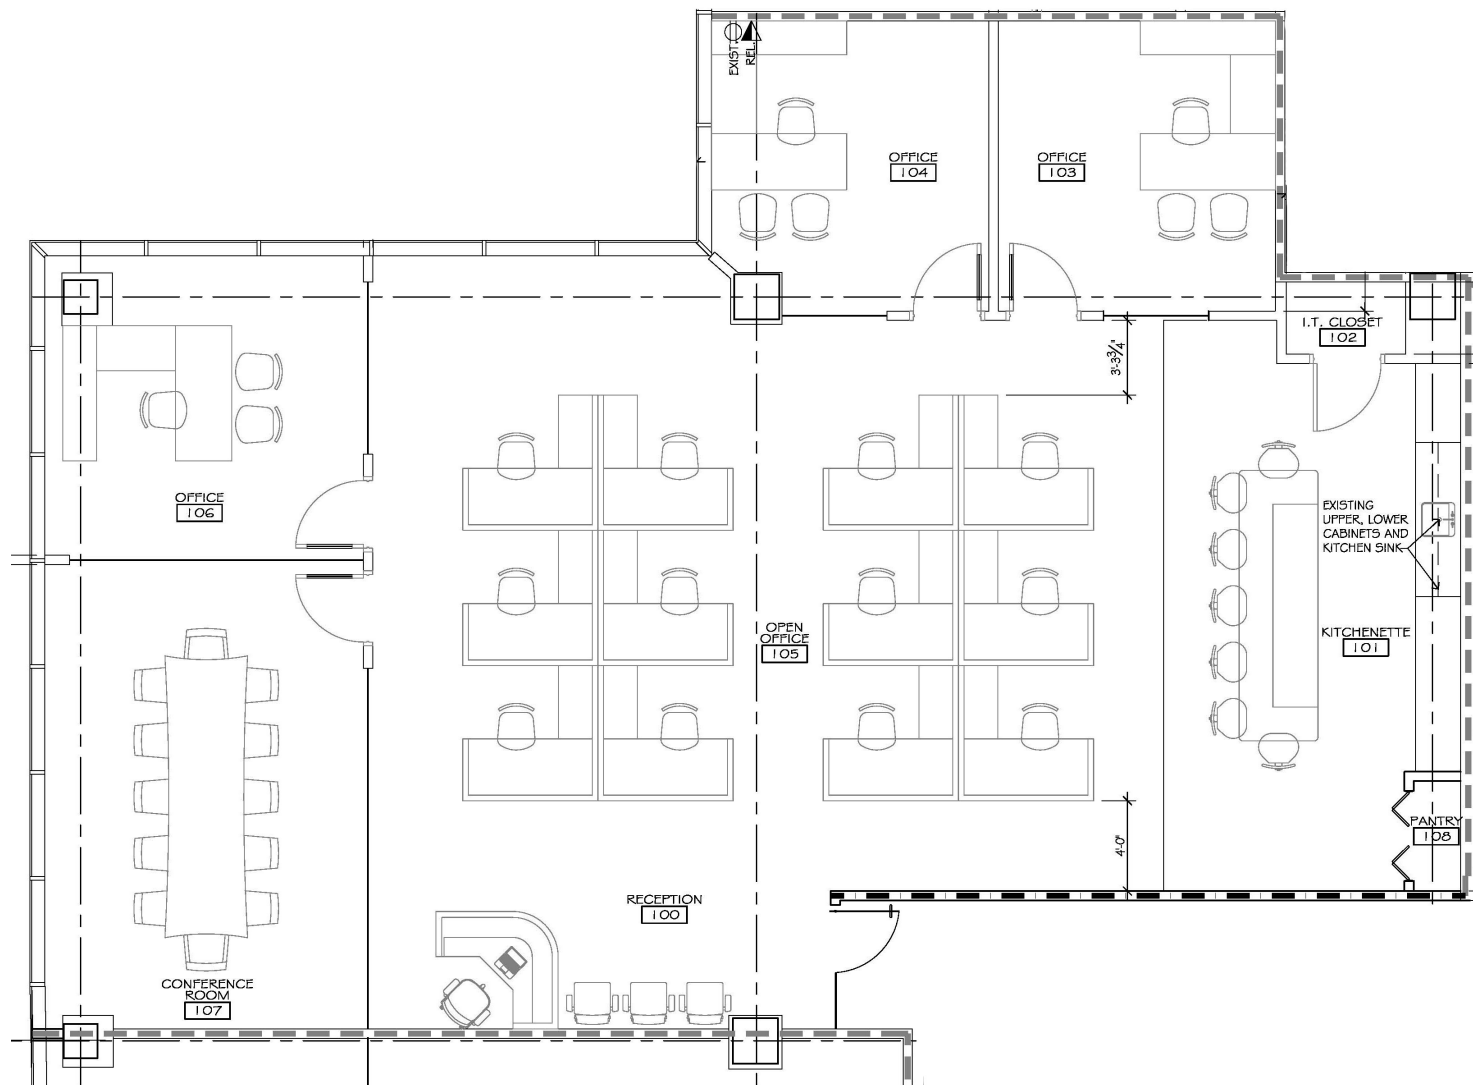

Broward Financial Centre

500 East Broward Boulevard, Fort Lauderdale, FL 33301

Suite 1630 - 2,788 SF

Spec Suite

FOR LEASING INFORMATION:

Timothy J. Talbot | ttalbot@comreal.com

Sandra Andersen | sandersen@comreal.com