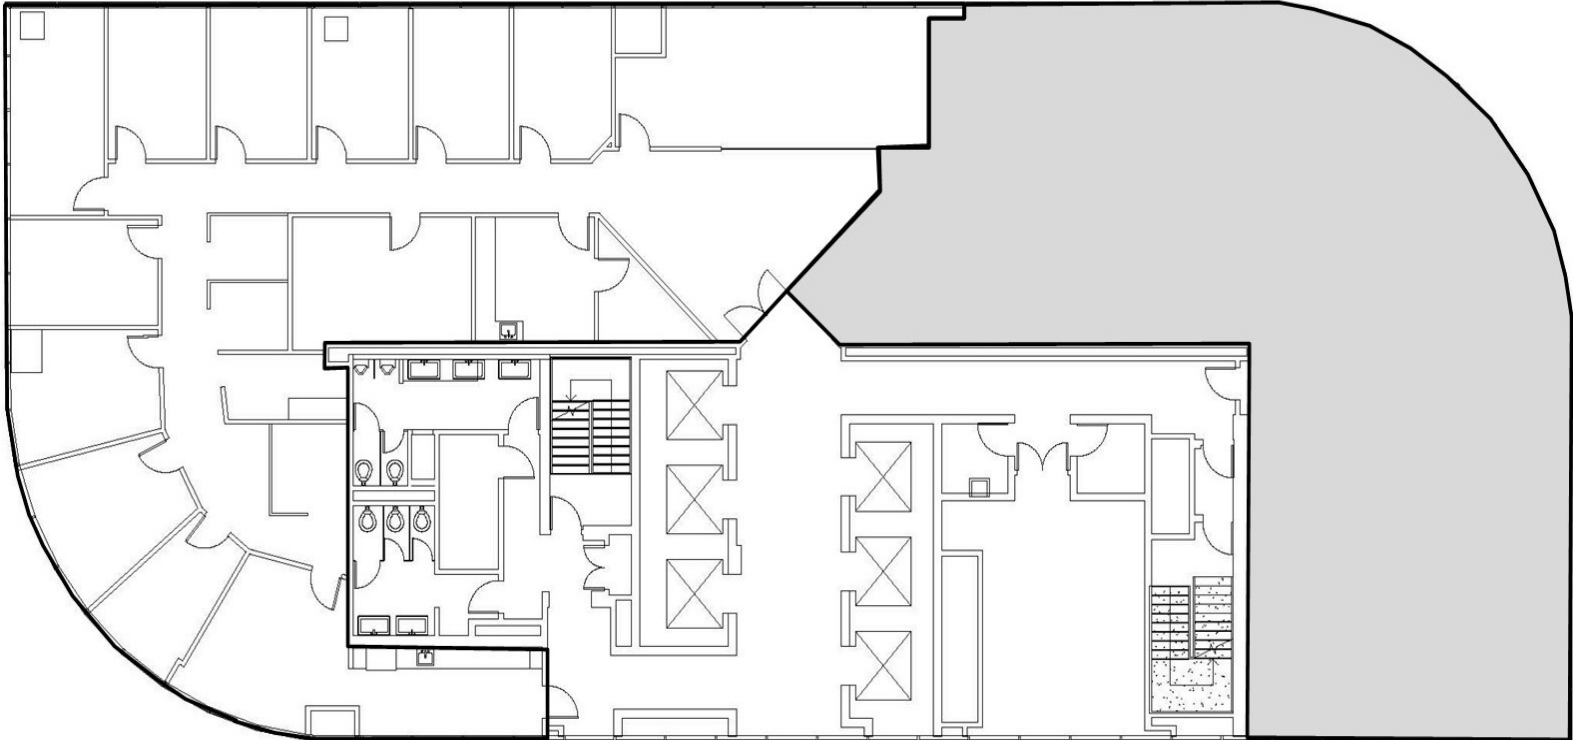

Broward Financial Centre

500 East Broward Boulevard, Fort Lauderdale, FL 33301

Suite 2100 - 4,845 SF

FOR LEASING INFORMATION:

Timothy J. Talbot | ttalbot@comreal.com

Sandra Andersen | sandersen@comreal.com