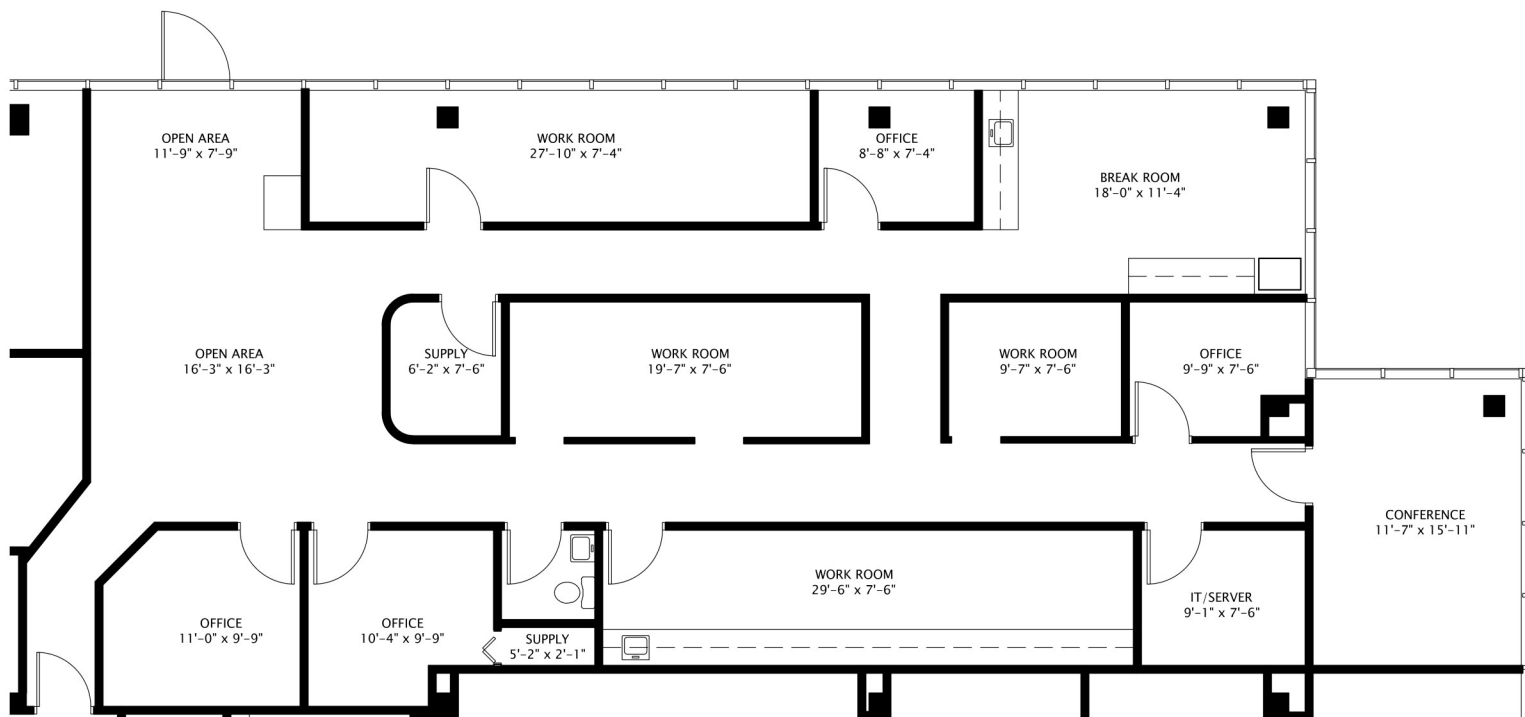

# Bank of America Plaza

1776 North Pine Island Road, Plantation, FL 33322

**Suite 106 - 2,793 SF**

FOR LEASING INFORMATION:

Andrew Ackerman | [aackerman@comreal.com](mailto:aackerman@comreal.com)

**954.385.0000**