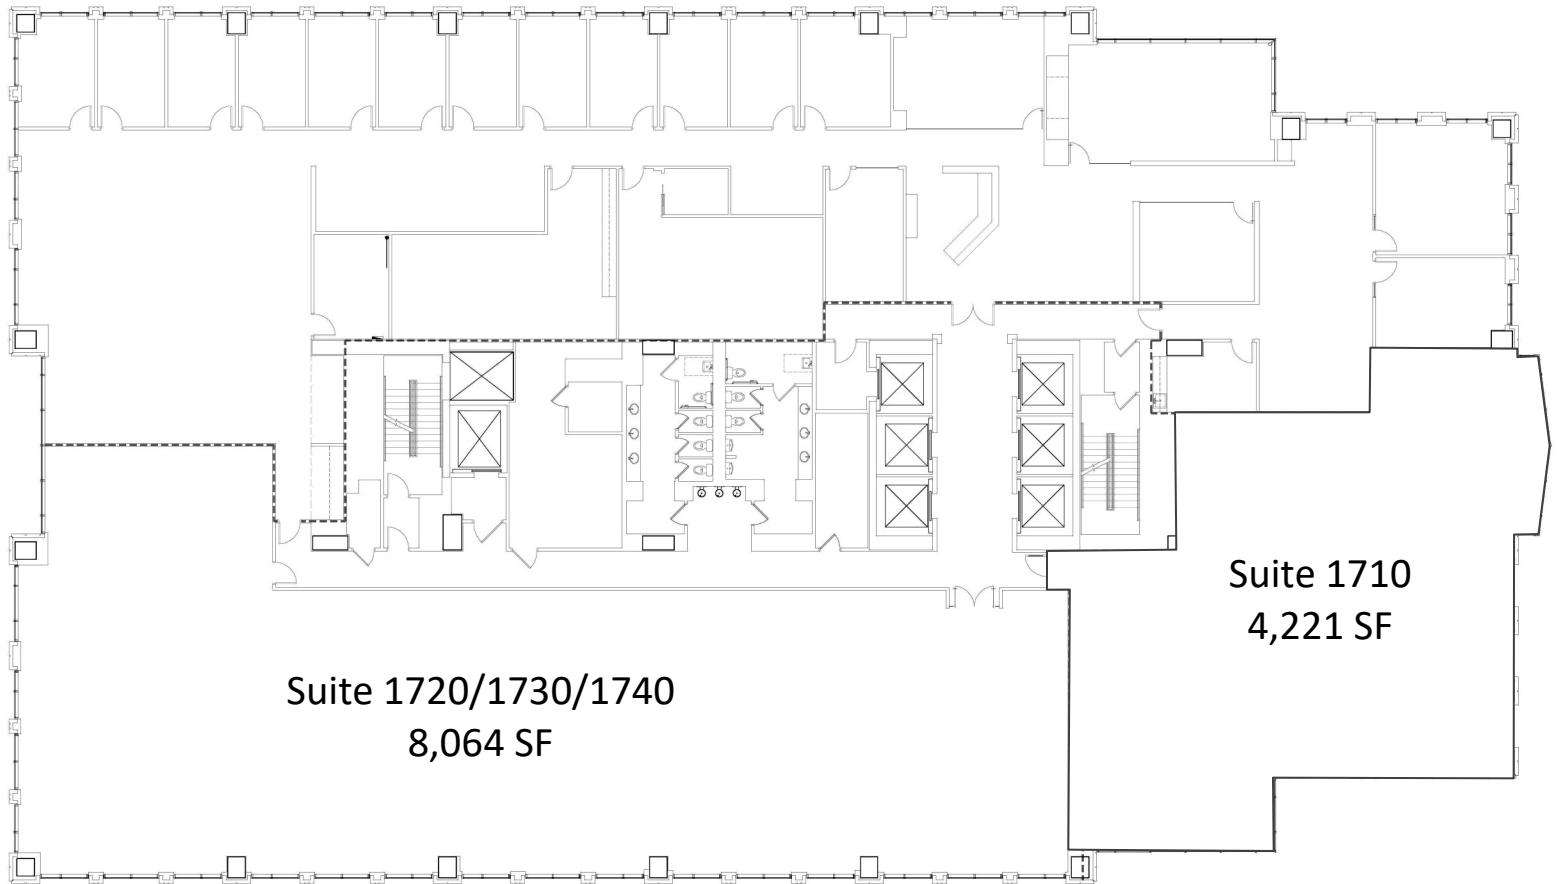

# Bank of America Plaza at Las Olas City Centre

401 East Las Olas Boulevard, Fort Lauderdale, FL 33301

**Suite 1700 - 12,110 SF**

[VTS Market Listing](#)

FOR LEASING INFORMATION:

Timothy J. Talbot | [ttalbot@comreal.com](mailto:ttalbot@comreal.com)