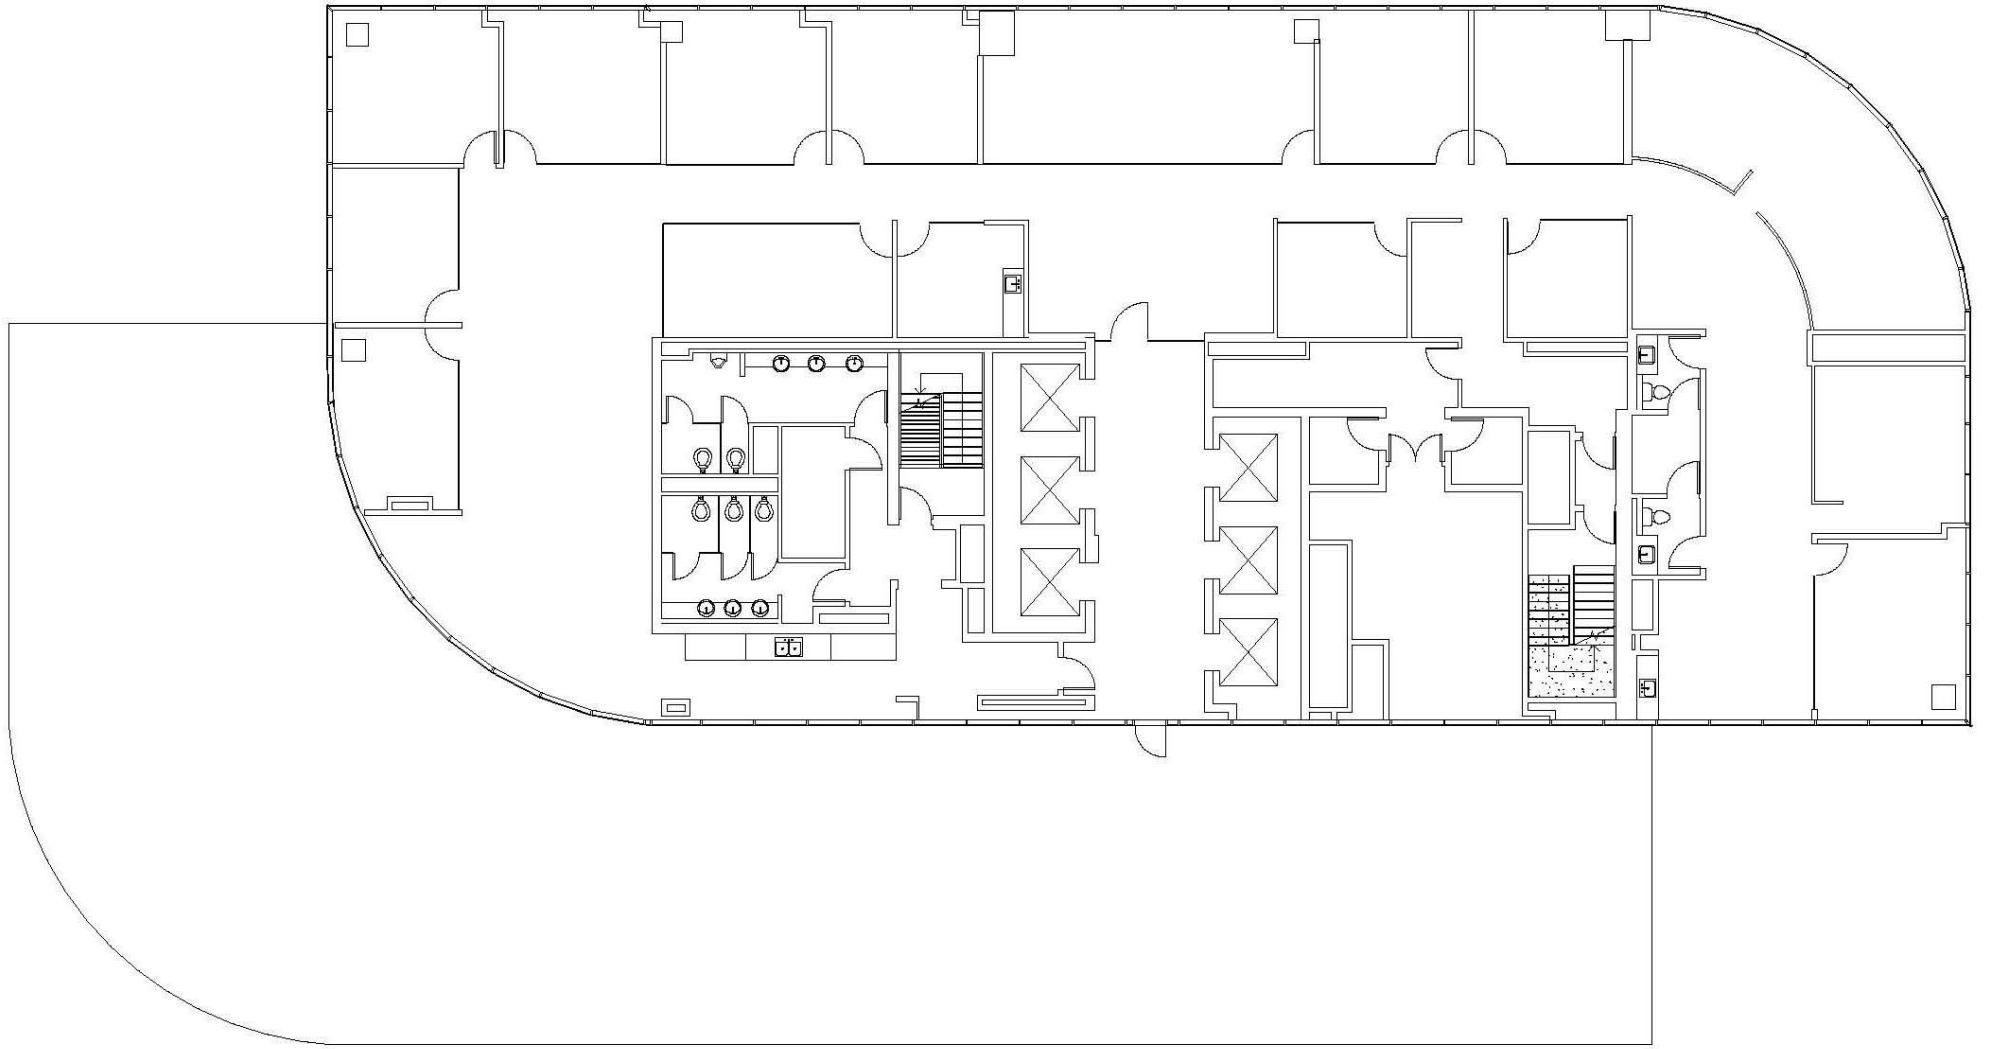

500
BROWARD FINANCIAL CENTRE

Suite 1900 - 8,789 SF

500 East Broward Boulevard, Fort Lauderdale, FL 33301

ComReal
FT. LAUDERDALE
COMMERCIAL REAL ESTATE SERVICES

For Leasing Information, Contact:

Timothy J. Talbot
ttalbot@comreal.com