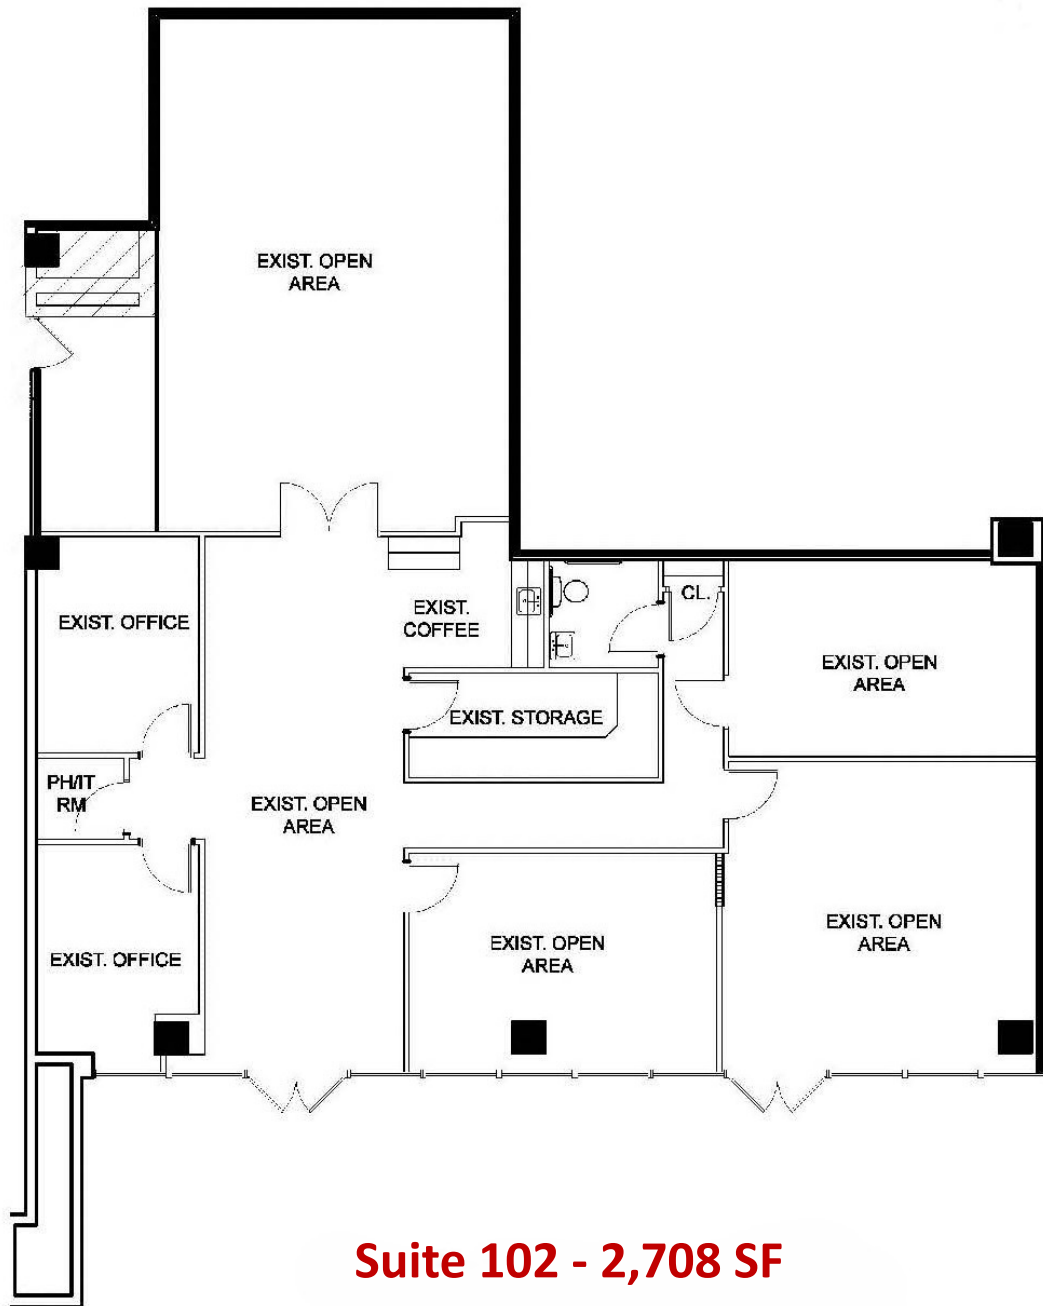

# Broward Financial Centre

500 East Broward Boulevard, Fort Lauderdale, FL 33301

**Suite 102 - 2,708 SF**

FOR LEASING INFORMATION:

Timothy J. Talbot | [ttalbot@comreal.com](mailto:ttalbot@comreal.com)

Sandra Andersen | [sandersen@comreal.com](mailto:sandersen@comreal.com)