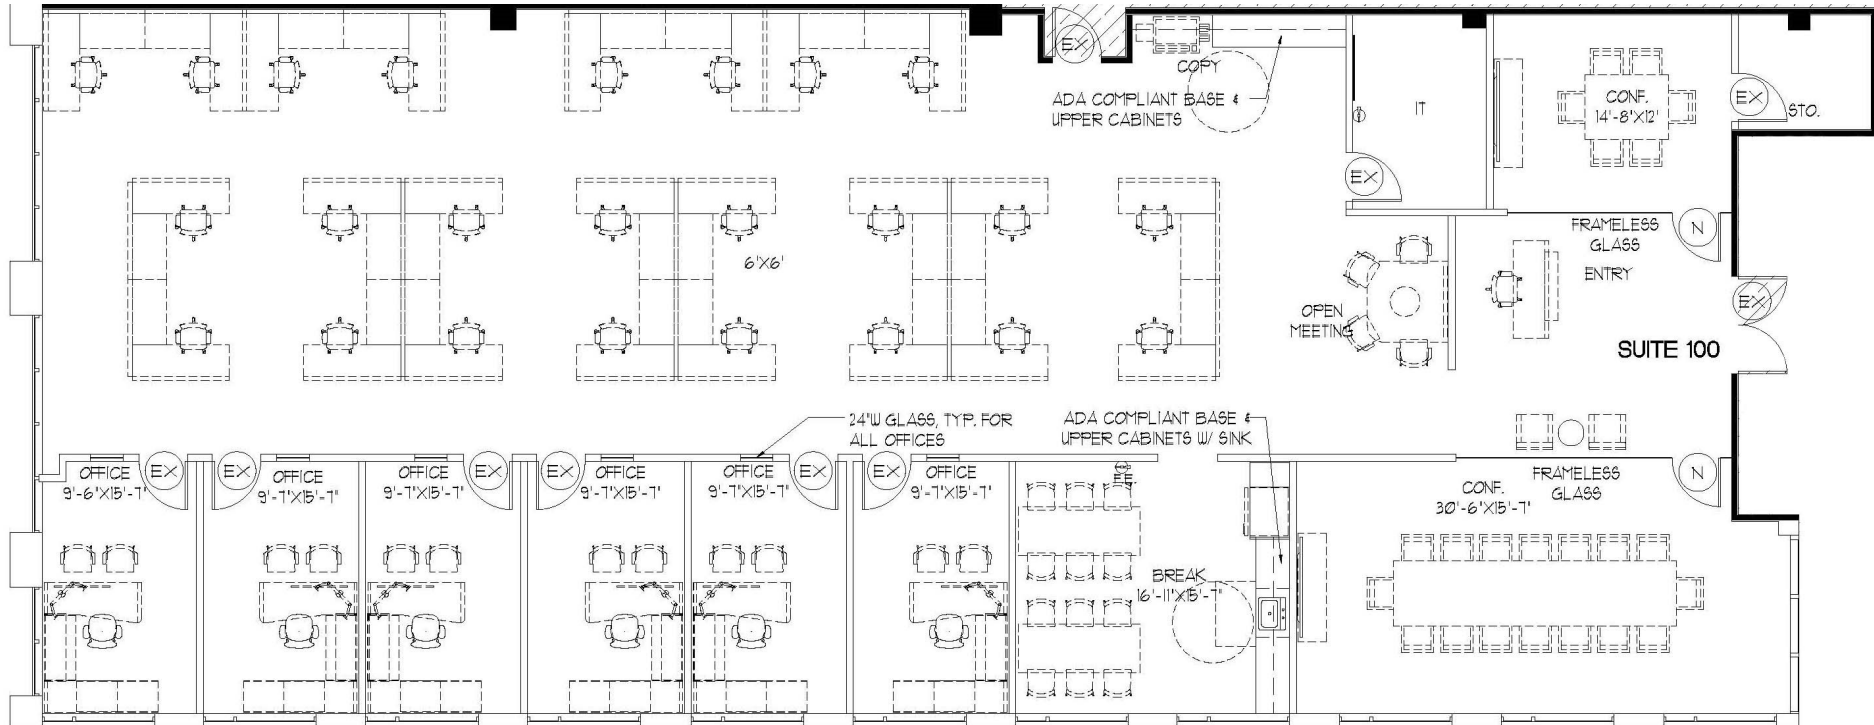

Commercial Place II

SUITE 100 - 5,682 R.S.F

Spec Plan

FLOOR LEGEND

For leasing information, please contact:

Sandra Andersen
954.385.0000
sandersen@comreal.com

COMMERCIAL PLACE I
3250 W. COMMERCIAL BLVD., FORT LAUDERDALE, FL 33309