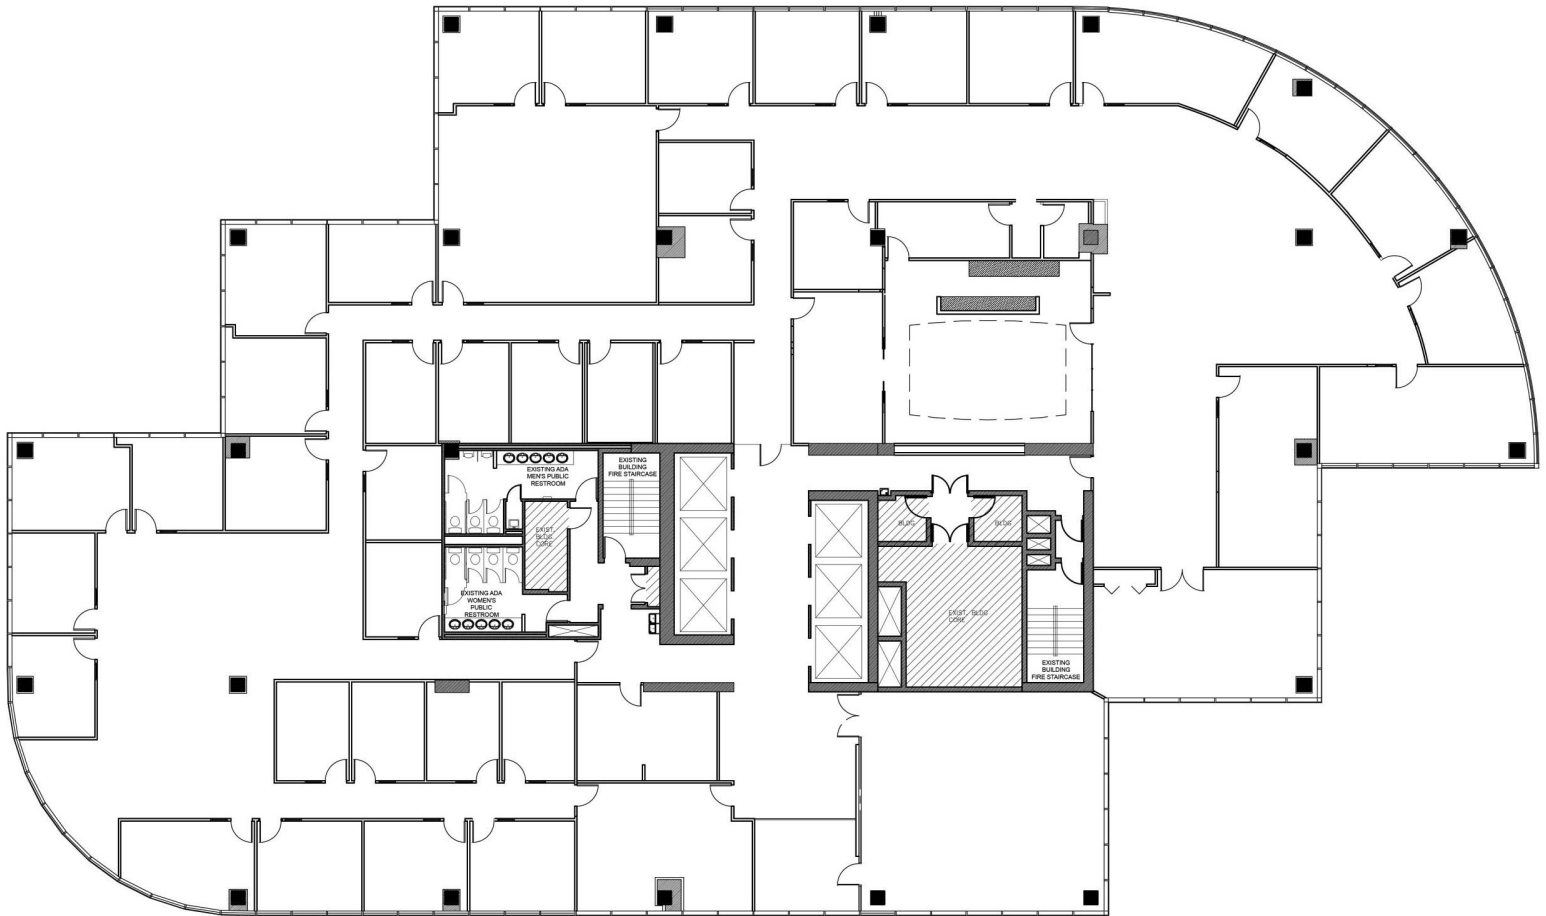

Broward Financial Centre

500 East Broward Boulevard, Fort Lauderdale, FL 33301

Suite 1200 - 20,475 SF

FOR LEASING INFORMATION:

Timothy J. Talbot | ttalbot@comreal.com

Sandra Andersen | sandersen@comreal.com