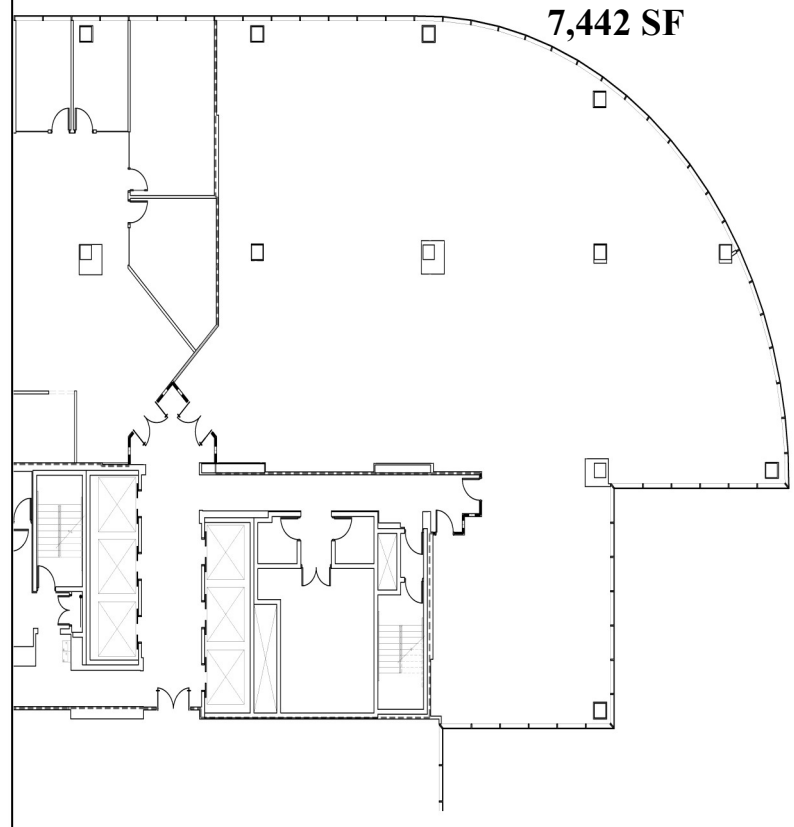

Broward Financial Centre

500 East Broward Boulevard, Fort Lauderdale, FL 33301

Suite 1125
8,966 SF

Suite 1110
7,442 SF

Suite 1110/1125 - 16,408 SF

FOR LEASING INFORMATION:

Timothy J. Talbot | ttalbot@comreal.com