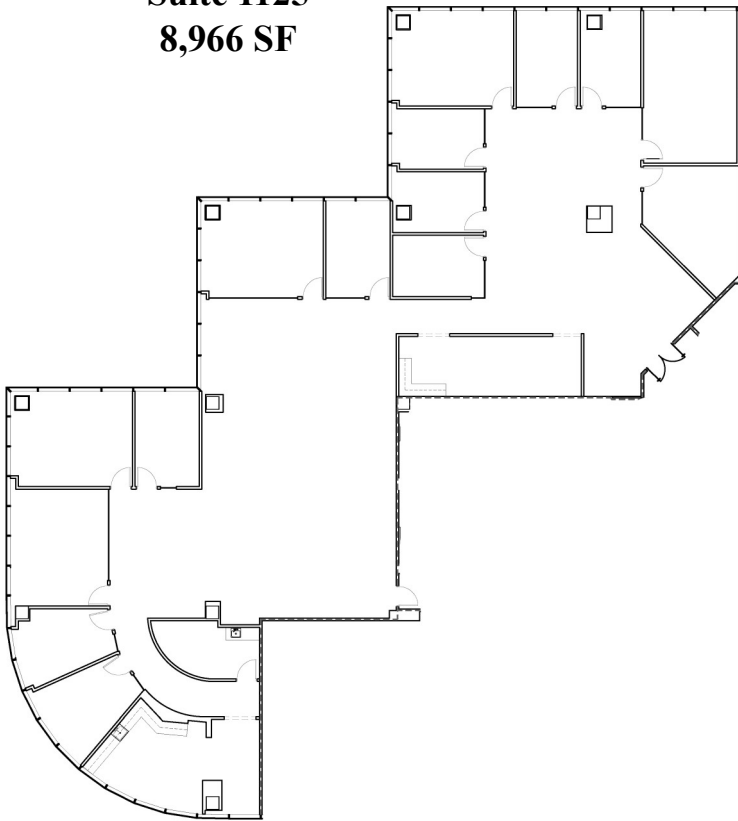

Broward Financial Centre

500 East Broward Boulevard, Fort Lauderdale, FL 33301

Suite 1125
8,966 SF

Suite 1110
7,442 SF

Suite 1110/1125 - 16,408 SF

FOR LEASING INFORMATION:

Timothy J. Talbot | ttalbot@comreal.com