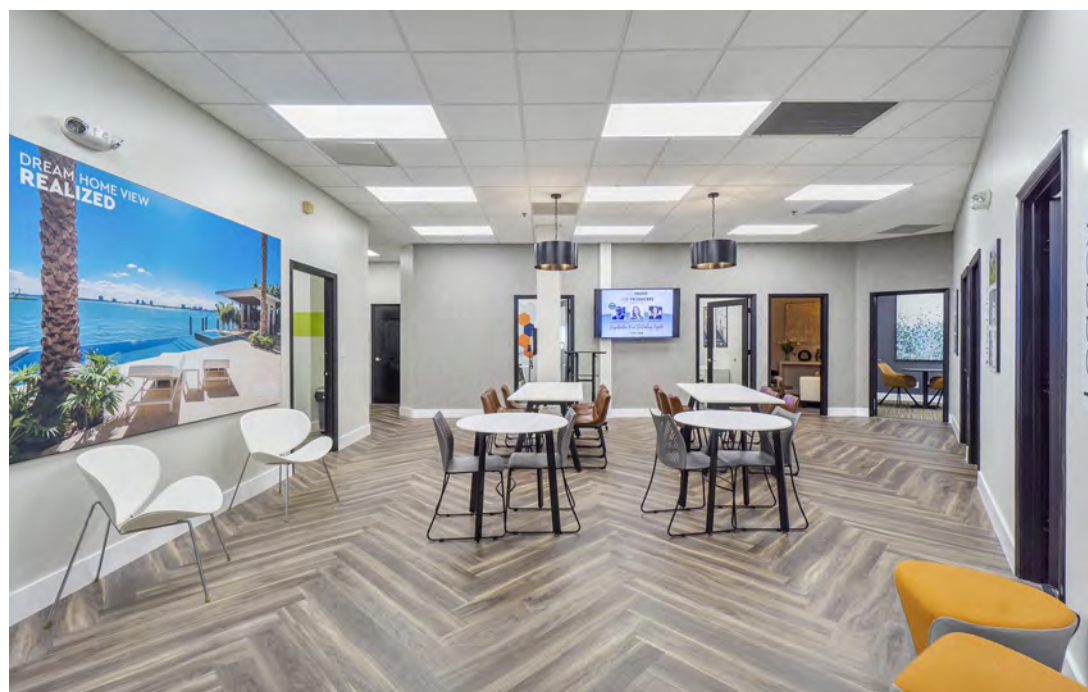

MERIDIAN
BUSINESS CAMPUS AT WESTON

Suite 124 - 2,701 SF
3265 Meridian Parkway, Weston, FL 33331

ComReal
FT. LAUDERDALE
COMMERCIAL REAL ESTATE SERVICES

Suite 124 - 2,701 SF

For Leasing Information, Contact: