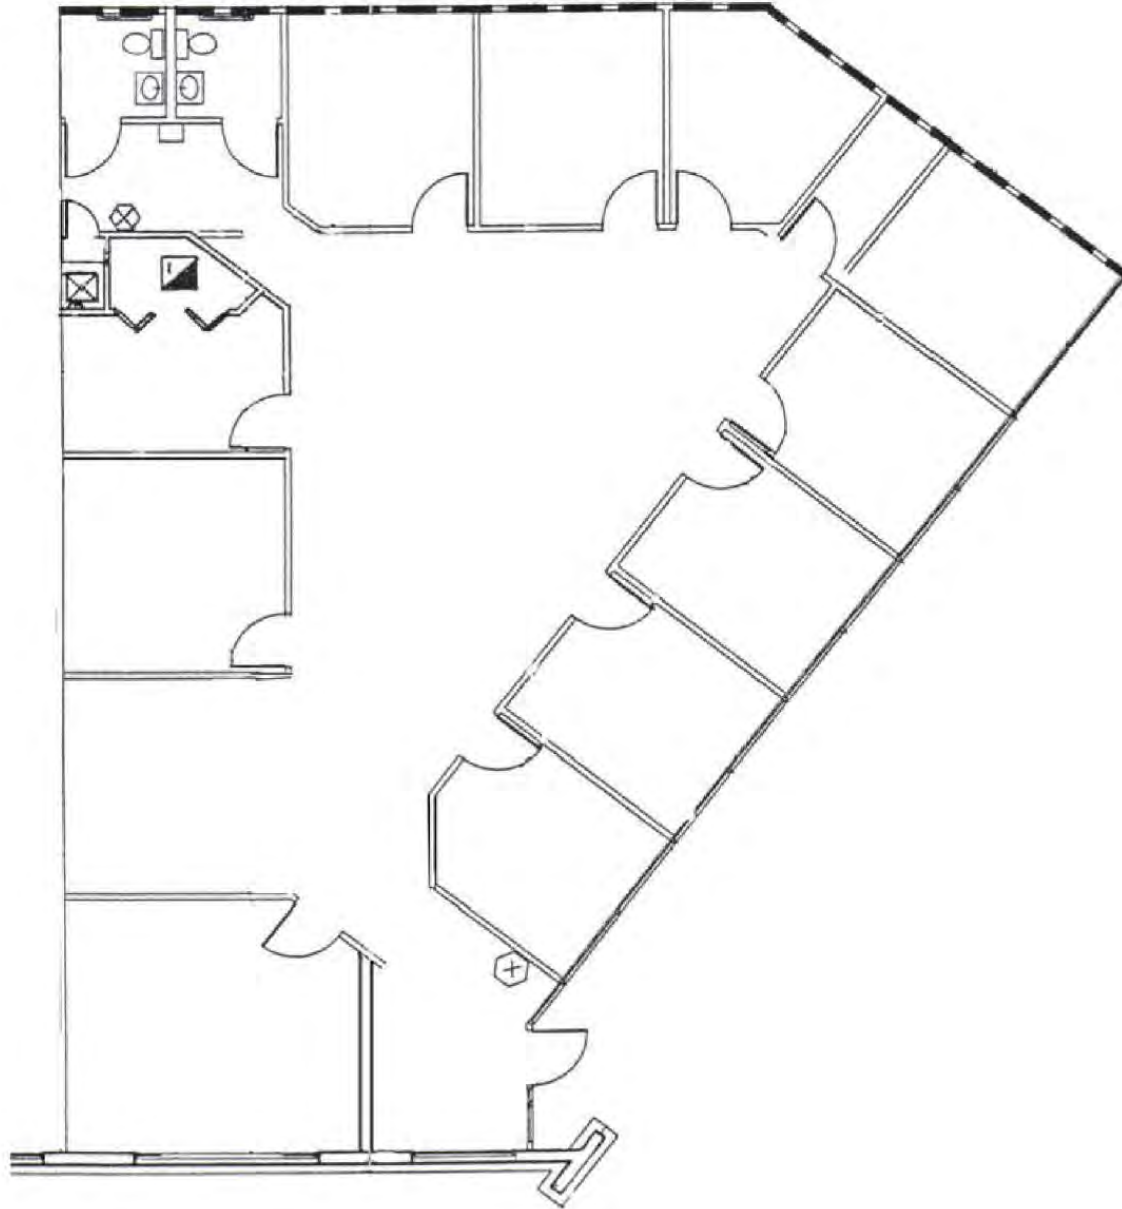

MERIDIAN
BUSINESS CAMPUS AT WESTON

Suite 124 - 2,701 SF
3265 Meridian Parkway, Weston, FL 33331

ComReal
FT. LAUDERDALE
COMMERCIAL REAL ESTATE SERVICES

Suite 124 - 2,701 SF

For Leasing Information, Contact: