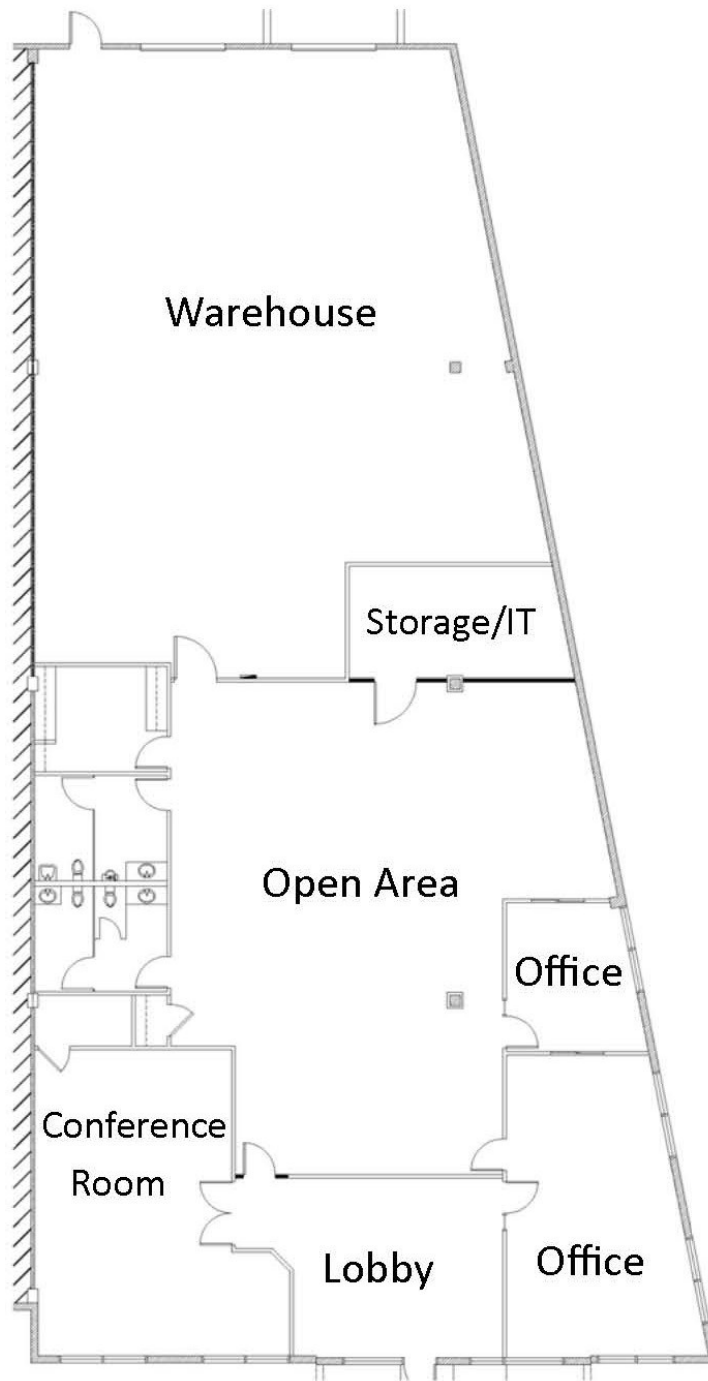

Suite 116 - 6,562 SF