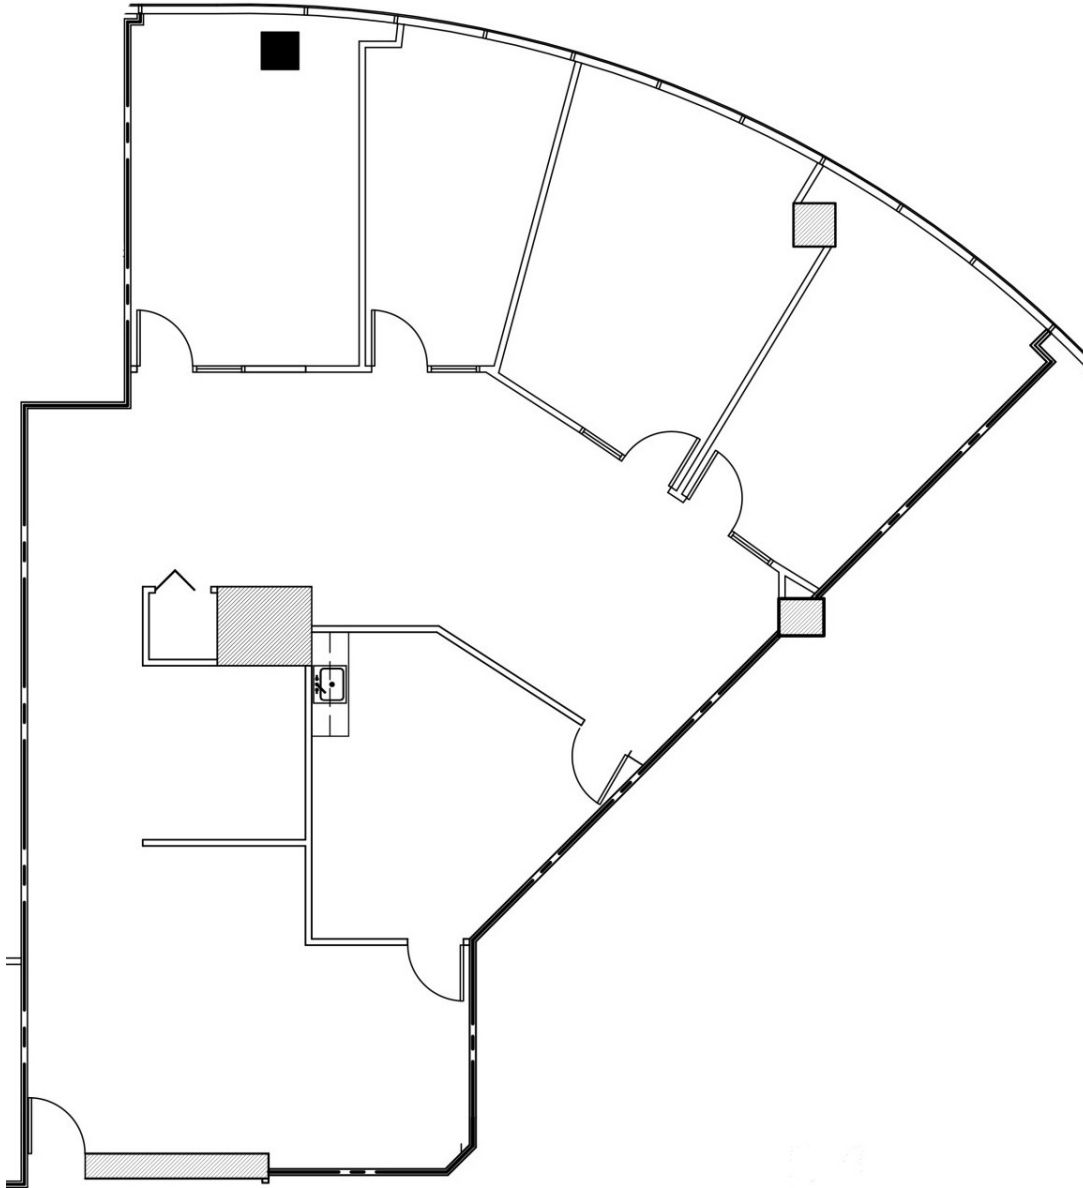

# Broward Financial Centre

500 East Broward Boulevard, Fort Lauderdale, FL 33301

**Suite 830 - 2,691 SF**

FOR LEASING INFORMATION:

Timothy J. Talbot | [ttalbot@comreal.com](mailto:ttalbot@comreal.com)

Sandra Andersen | [sandersen@comreal.com](mailto:sandersen@comreal.com)