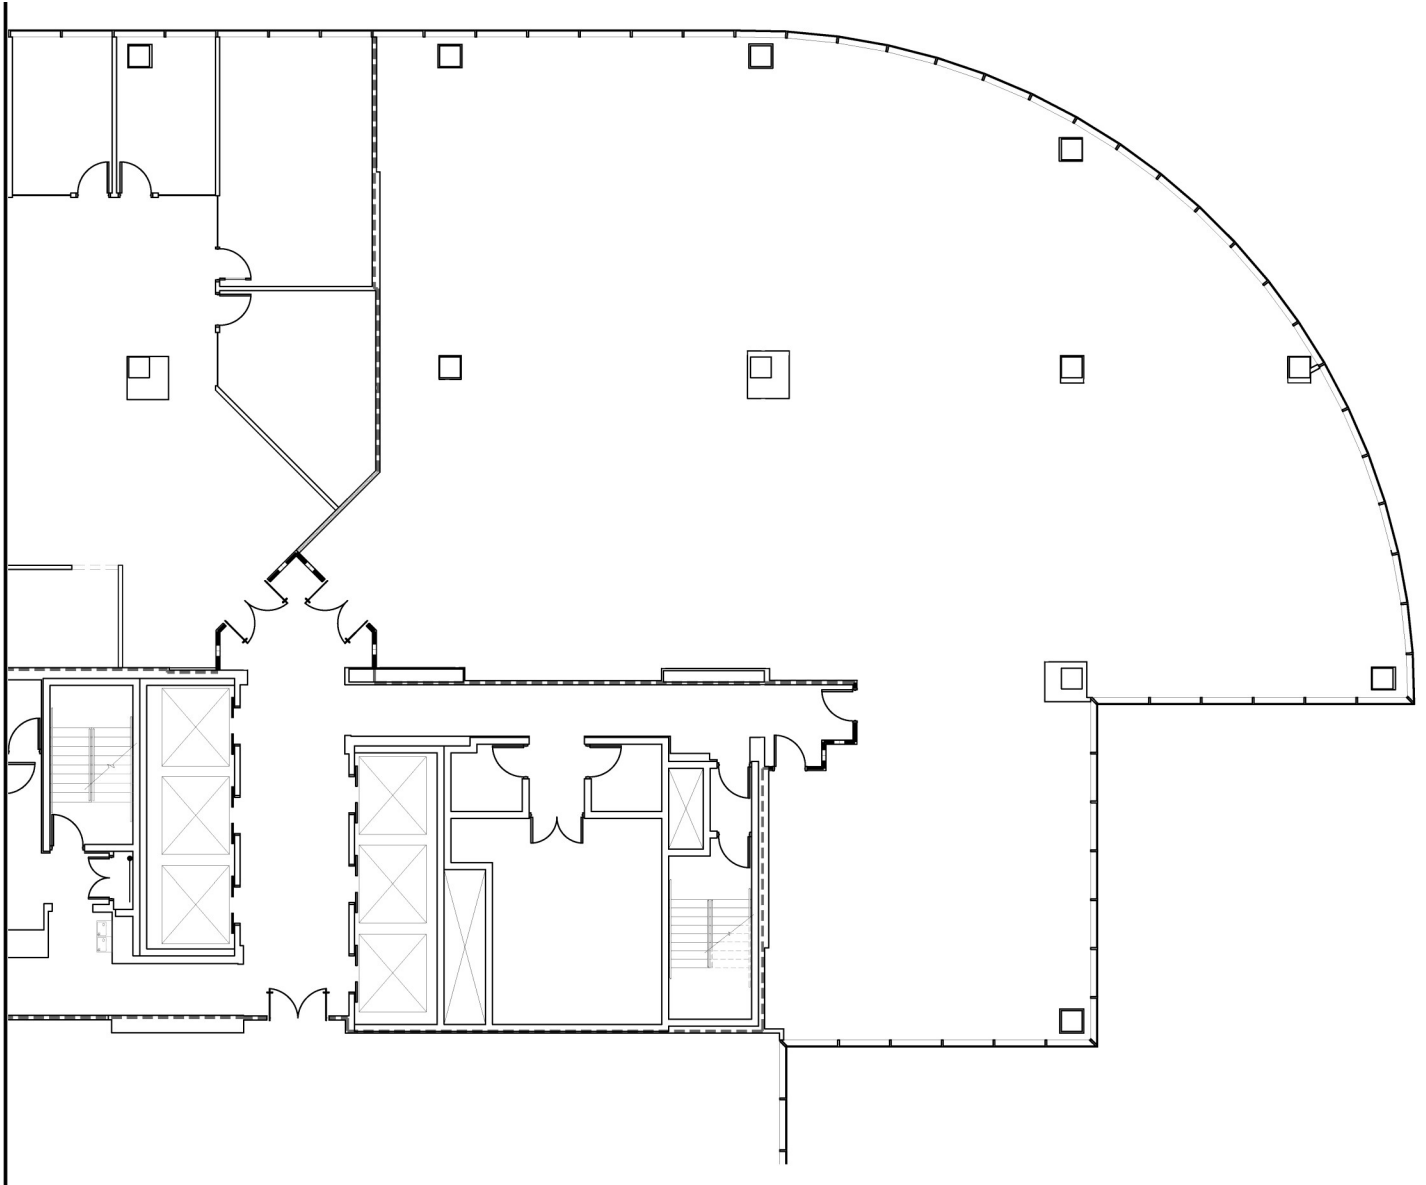

Broward Financial Centre

500 East Broward Boulevard, Fort Lauderdale, FL 33301

Suite 1110 - 7,442 SF

FOR LEASING INFORMATION:

Timothy J. Talbot | ttalbot@comreal.com

Sandra Andersen | sandersen@comreal.com